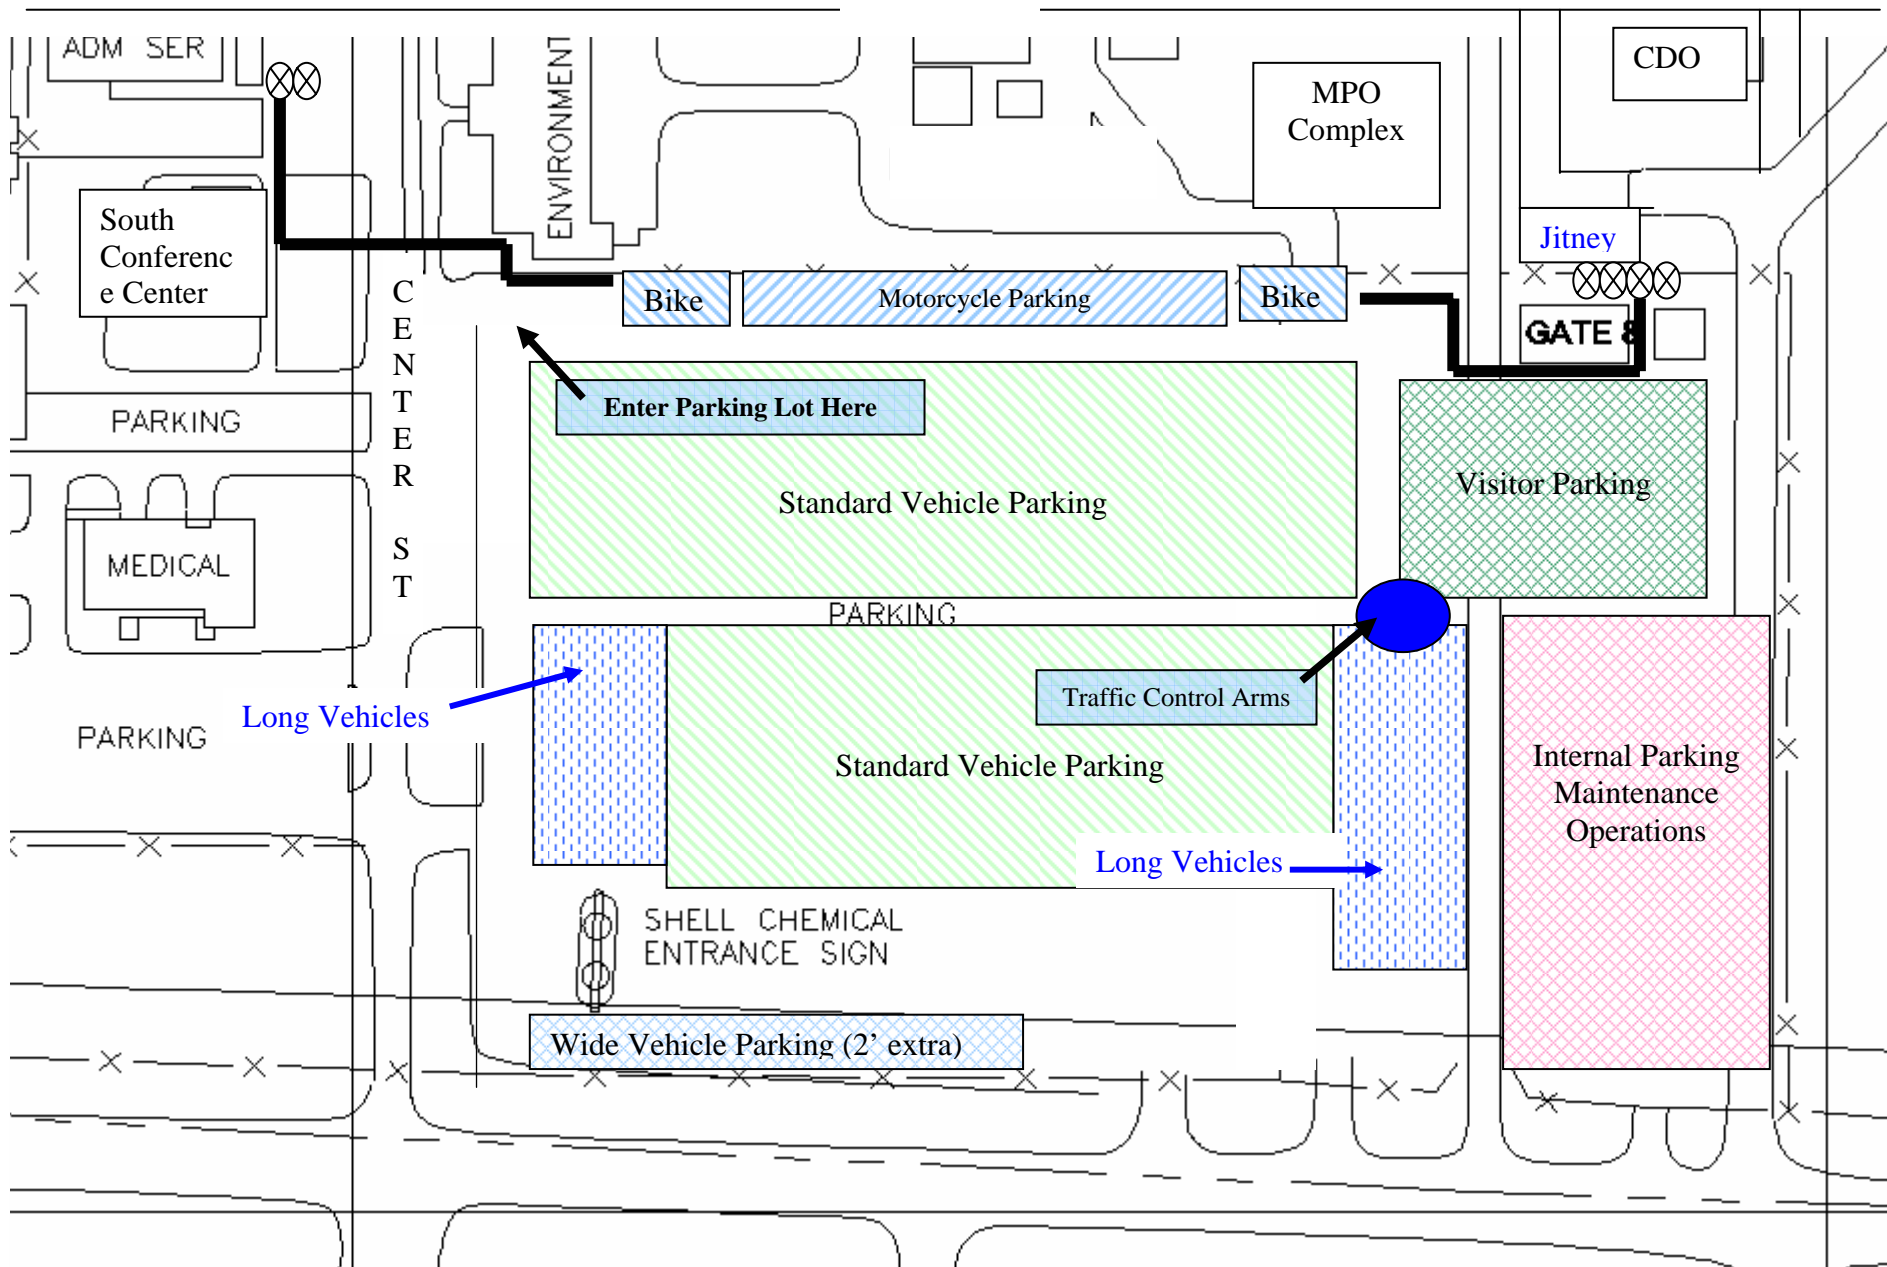

19th Street

ADM SER

South Conference Center

ENVIRONMENT

MPO Complex

CDO

Jitney

GATE

PARKING

Bike

Motorcycle Parking

Bike

C
E
N
T
E
R
S
T

Enter Parking Lot Here

Standard Vehicle Parking

Visitor Parking

PARKING

PARKING

Long Vehicles

Traffic Control Arms

Standard Vehicle Parking

Internal Parking Maintenance Operations

Long Vehicles

SHELL CHEMICAL ENTRANCE SIGN

Wide Vehicle Parking (2' extra)